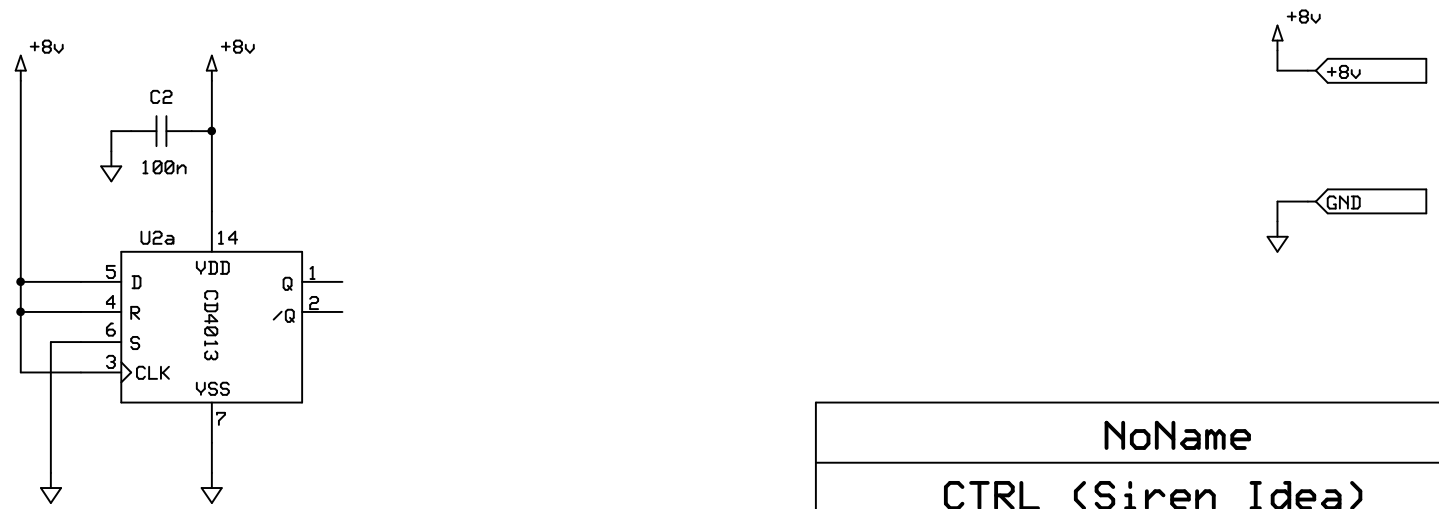

- WAIL - Yellow (13.7mA)
- YELP - Yellow (13.7mA)
- PHASER - Yellow (13.7mA)
- OFF - Green (48mA)
- PEAK - White (13.7mA)
- AIR HORN - Red (11.8mA)

NoName		
CTRL (Siren Idea)		
Simon	Rev A1	Page 2 of 2
	31-10-2014	