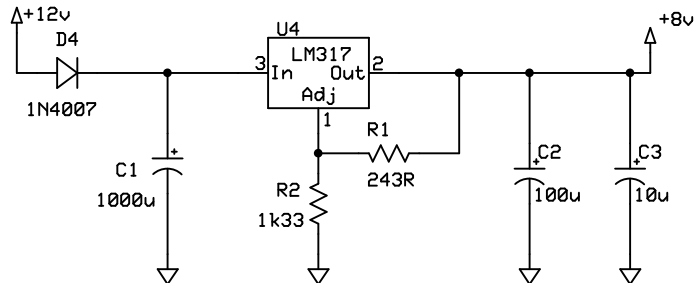

4.5W AUDIO AMPLIFIER

To get a real gut-wrenching effect more power is needed. But with 4.5W it is very loud indeed.

POWER REGULATOR

NoName		
Rumbler/Howler Add-on		
Simon	Rev 2A 23-08-2015	Page 2 of 2