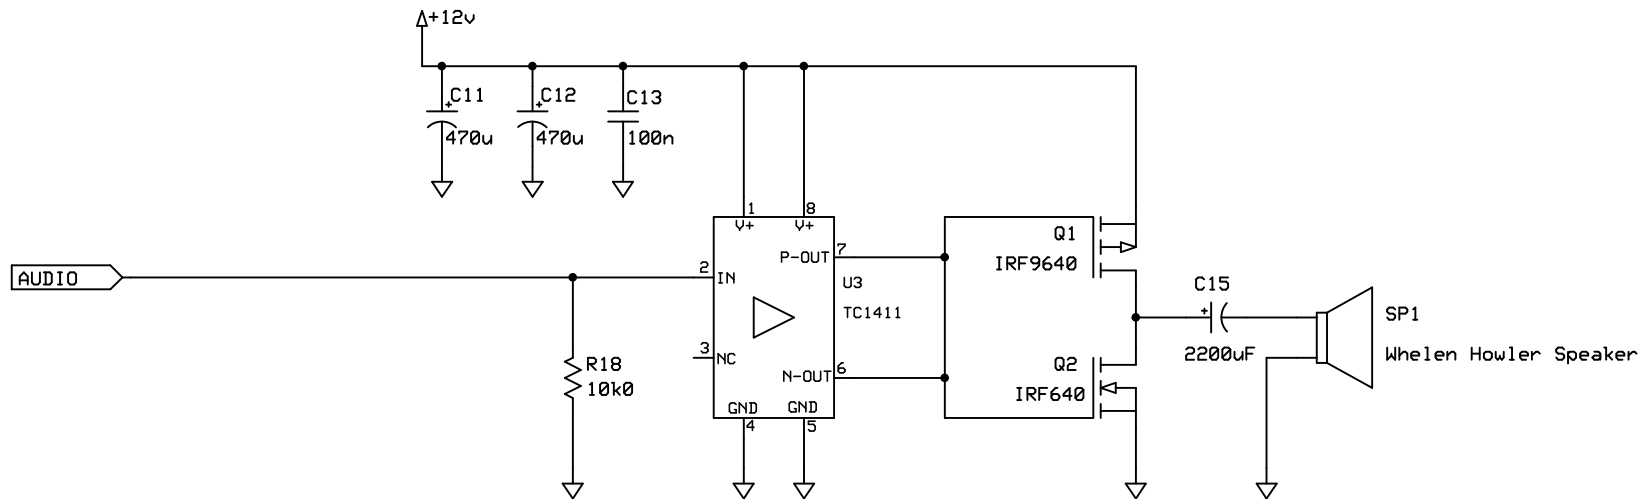

4.5W AUDIO AMPLIFIER

To get a real gut-wrenching effect more power is needed. But with 4.5W it is very loud indeed.

POWER REGULATOR

NoName		
Rumbler/Howler Add-on		
Simon	Rev 2A 23-08-2015	Page 2 of 2